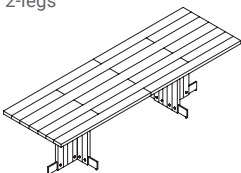

walnut

key features / additional prices

Stien table rectangular

140x80x76	2.374	2.612	2.873
160x80x76	2.491	2.740	3.014
180x80x76	2.743	3.018	3.319
200x90x76	2.856	3.142	3.456
220x90x76	2.968	3.264	3.591

Stien table rectangular

2-legs

240x90x76	3.433	3.776	4.153
260x90x76	3.519	3.871	4.258
280x90x76	3.862	4.248	4.673
300x90x76	4.250	4.674	5.142
350x100x76	4.611	5.072	5.579
400x100x76	5.277	5.804	6.385

Stien table oval

180x110x76	2.986	3.284	3.613
200x110x76	3.172	3.490	3.839
220x110x76	3.397	3.736	4.110

Stien table round

Ø 130x76	3.007	3.308	3.639
Ø 140x76	3.153	3.468	3.815
Ø 150x76	3.312	3.643	4.007
Ø 160x76	3.444	3.789	4.167

- thickness of tabletop is 4 cm
- frame parts and tabletop delivered disassembled
- 2-legged tables: top in 2 to 3 lengths, without wood insert in the top of the sheet
- Space between the legs at 2-legged + recommended number of chairs:
length 240: seat space 76 cm, 6 seats
length 260: seat space 82 cm, 6 seats
length 280: seat space 136 cm, 8 seats
length 300: seat space 146 cm, 8 seats
- frame with coating in the standard colors RAL 9004 (black), RAL 9010 (white), Sikkens C4.40.30 (red), F6.05.50 (taupe) or E4.40.40 (caramel). Alternative colors are available on request
- frame with adjustable feet
- The finishing options are according to the solid wood samples such as presented in the current sample box.
- The prices are the same for all finishes; soap, oil, stain-lacquer, transparent lacquer and color lacquer.