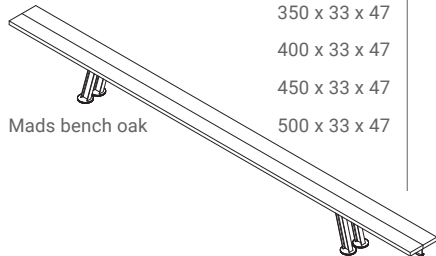

MADS bench

design: Gjalt Pilat, 2015

prices 2024 in euro excl. VAT

custom sizes on request

dimensions

W x D x H

light elm

oak

walnut

key features / additional prices

300 x 33 x 47

2.049

2.254

•

• also see: Mads table

350 x 33 x 47

2.124

2.336

•

• Frame with coating in the standard

400 x 33 x 47

2.201

2.421

•

colors RAL 9004 (black), RAL 9010

450 x 33 x 47

2.276

2.503

•

(white),Sikkens C4.40.30 (red), F6.05.50

500 x 33 x 47

2.352

2.587

•

(taupe) or E4.40.40 (caramel). Alternative colors are available on request

• the seat consists of 2 to 4 parts with a total width of 33 cm

• The finishing options are according to

• the solid wood samples such as

• presented in the current sample box.

• The prices are the same for all finishes;

soap and / or oil, stain-lacquer,

transparant lacquer and colour lacquer.

Mads bench oak

300 x 33 x 47

1.946

2.141

2.238