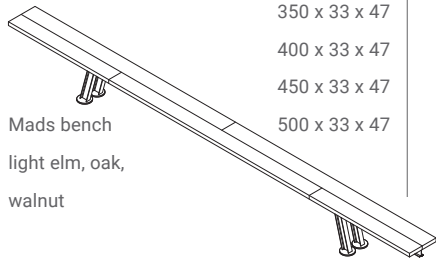

2.587

•

(taupe) or E4.40.40 (caramel). Alternative colors are available on request

• the seat consists of 2 to 4 parts with a total width of 33 cm

• The finishing options are according to

• the solid wood samples such as

• presented in the current sample box.

• The prices are the same for all finishes;

soap and / or oil, stain-lacquer,

transparant lacquer and colour lacquer.

Mads bench oak

300 x 33 x 47

1.946

2.141

2.238

Mads bench
light elm, oak,
walnut

350 x 33 x 47

2.017

2.218

2.319

400 x 33 x 47

2.090