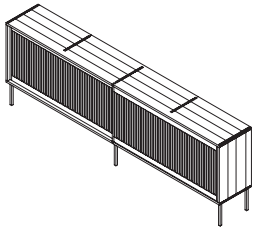

Meint Rein  
hanging sideboard

374 x 40 x 64

5.522

6.074

6.681

- the Meint Rein is available in 2 variations: as a hanging sideboard mounted on the wall and as a standing sideboard on a frame (see next page)
- The Meint Rein hanging cabinet is hanging approx. 6 mm from the wall
- height hull 64 cm
- 32 cm deep shelves are height adjustable, one behind every door
- The Meint Rein has an MDF back wall in RAL or Sikkens color of your choice.
- The finishing options are according to the solid wood samples such as presented in the current sample box.
- The prices are the same for all finishes; soap and / or oil, stain-lacquer, transparant lacquer and color lacquer.

## key features / additional prices

Meint Rein  
sideboard on frame

212 x 40 x 84

5.320

5.852

6.438

Meint Rein  
sideboard on frame

266 x 40 x 84

5.716

6.288

6.917

Meint Rein  
sideboard on frame

320 x 40 x 84

6.117

6.729

7.401

Meint Rein  
sideboard on frame

374 x 40 x 84

6.509

7.160

7.876

- the Meint Rein is available in 2 variations: as a standing sideboard on a frame and as a hanging sideboard mounted on the wall (see page before)
- height hull 64 cm
- height frame 20 cm
- 32 cm deep shelves are height adjustable, one behind every door
- The Meint Rein has an MDF back wall in RAL or Sikkens color of your choice.
- Frame with coating in the standard colors RAL 9004 (black), RAL 9010 (white), Sikkens C4.40.30 (red), F6.05.50 (taupe) or E4.40.40 (caramel). Alternative colors are available on request
- The finishing options are according to the solid wood samples such as presented in the current sample box.
- The prices are the same for all finishes; soap and / or oil, stain-lacquer, transparent lacquer and color lacquer.