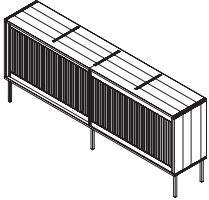

Meint Rein  
hanging sideboard

374 x 40 x 64

5.522

6.074

6.681

- the Meint Rein is available in 2 variations: as a hanging sideboard mounted on the wall and as a standing sideboard on a frame (see next page)
- The Meint Rein hanging cabinet is hanging approx. 6 mm from the wall
- height hull 64 cm
- 32 cm deep shelves are height adjustable, one behind every door
- The Meint Rein has an MDF back wall in RAL or Sikkens color of your choice.
- The finishing options are according to the solid wood samples such as presented in the current sample box.
- The prices are the same for all finishes; soap and / or oil, stain-lacquer, transparant lacquer and color lacquer.

## key features / additional prices

Meint Rein  
sideboard on frame

212 x 40 x 84

5.320

5.852

6.438

Meint Rein  
sideboard on frame

266 x 40 x 84

5.716

6.288

6.917

Meint Rein  
sideboard on frame

320 x 40 x 84

6.117

6.729

7.401

Meint Rein  
sideboard on frame

374 x 40 x 84

6.509

7.160

7.876

- the Meint Rein is available in 2 variations: as a standing sideboard on a frame and as a hanging sideboard mounted on the wall (see page before)
- height hull 64 cm
- height frame 20 cm
- 32 cm deep shelves are height adjustable, one behind every door
- The Meint Rein has an MDF back wall in RAL or Sikkens color of your choice.
- Frame with coating in the standard colors RAL 9004 (black), RAL 9010 (white), Sikkens C4.40.30 (red), F6.05.50 (taupe) or E4.40.40 (caramel). Alternative colors are available on request
- The finishing options are according to the solid wood samples such as presented in the current sample box.
- The prices are the same for all finishes; soap and / or oil, stain-lacquer, transparent lacquer and color lacquer.