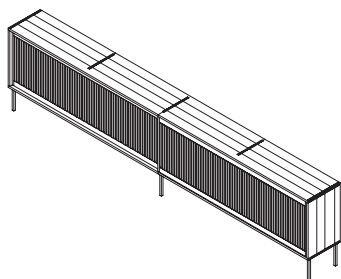

## key features / additional prices

Meint Rein  
sideboard on frame

212 x 40 x 84

5.320

5.852

6.438

Meint Rein  
sideboard on frame

266 x 40 x 84

5.716

6.288

6.917

Meint Rein  
sideboard on frame

320 x 40 x 84

6.117

6.729

7.401

Meint Rein  
sideboard on frame

374 x 40 x 84

6.509

7.160

7.876

- the Meint Rein is available in 2 variations: as a standing sideboard on a frame and as a hanging sideboard mounted on the wall (see page before)
- height hull 64 cm
- height frame 20 cm
- 32 cm deep shelves are height adjustable, one behind every door
- The Meint Rein has an MDF back wall in RAL or Sikkens color of your choice.
- Frame with coating in the standard colors RAL 9004 (black), RAL 9010 (white), Sikkens C4.40.30 (red), F6.05.50 (taupe) or E4.40.40 (caramel). Alternative colors are available on request
- The finishing options are according to the solid wood samples such as presented in the current sample box.
- The prices are the same for all finishes; soap and / or oil, stain-lacquer, transparent lacquer and color lacquer.