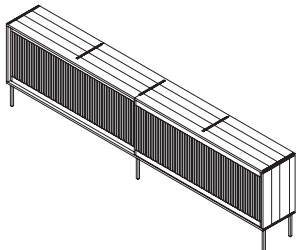

## key features / additional prices

Meint Rein  
sideboard on frame

212 x 40 x 84

5.320

5.852

6.438

Meint Rein  
sideboard on frame

266 x 40 x 84

5.716

6.288

6.917

Meint Rein  
sideboard on frame

320 x 40 x 84

6.117

6.729

7.401

Meint Rein  
sideboard on frame

374 x 40 x 84

6.509

7.160

7.876

- the Meint Rein is available in 2 variations: as a standing sideboard on a frame and as a hanging sideboard mounted on the wall (see page before)
- height hull 64 cm
- height frame 20 cm
- 32 cm deep shelves are height adjustable, one behind every door
- The Meint Rein has an MDF back wall in RAL or Sikkens color of your choice.
- Frame with coating in the standard colors RAL 9004 (black), RAL 9010 (white), Sikkens C4.40.30 (red), F6.05.50 (taupe) or E4.40.40 (caramel). Alternative colors are available on request
- The finishing options are according to the solid wood samples such as presented in the current sample box.
- The prices are the same for all finishes; soap and / or oil, stain-lacquer, transparent lacquer and color lacquer.