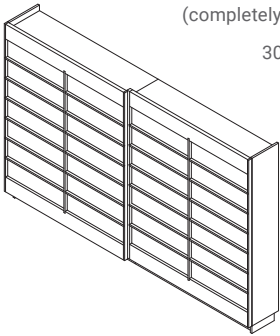

12.142

(completely solid wood)

300 x 42 x 192

7.661

8.427

9.269

(body mdf)

Jaap cabinet 345

345 x 42 x 192

10.460

11.506

12.657

(completely solid wood)

345 x 42 x 192

7.891

8.680

9.548

(body mdf)

- frame sliding door solid wood, doorpanel and backpanel MDF spraypainted in a colour of choice
- depth of shelves 31,5 cm
- the Jaap cabinet is dismountable
- sliding doors have an integrated brake and closing system
- The finishing options are according to the solid wood samples such as presented in the current sample box.
- The prices are the same for all finishes; soap and / or oil, stain-lacquer, transparant lacquer and color lacquer.
- layout Jaap cabinet: