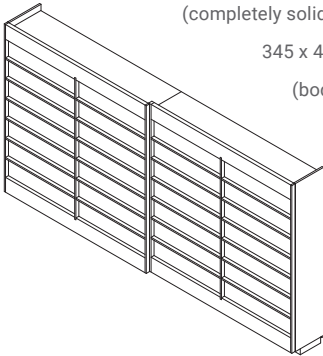

## dimensions

345 x 42 x 192

10.460

11.506

12.657

(completely solid wood)

345 x 42 x 192

7.891

8.680

9.548

(body mdf)

- frame sliding door solid wood, doorpanel and backpanel MDF spraypainted in a colour of choice
- depth of shelves 31,5 cm
- the Jaap cabinet is dismountable
- sliding doors have an integrated brake and closing system
- The finishing options are according to the solid wood samples such as presented in the current sample box.
- The prices are the same for all finishes; soap and / or oil, stain-lacquer, transparant lacquer and color lacquer.
- layout Jaap cabinet: