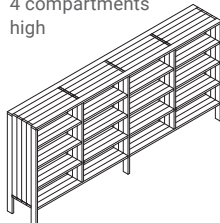

dimensions

W x D x H

3 compartments wide,
2 compartments
high

193,5 x 39,5 x 70,5
193,5 x 46 x 70,5
193,5 x 53 x 70,5

3 compartments wide,
3 compartments
high

193,5 x 39,5 x 95
193,5 x 46 x 95
193,5 x 53 x 95

3 compartments wide,
4 compartments
high

193,5 x 39,5 x 119
193,5 x 46 x 119
193,5 x 53 x 119

Elfriede 4 vakken breed,
2 vakken hoog

257,5 x 39,5 x 70,5
257,5 x 46 x 70,5
257,5 x 53 x 70,5

4 compartments wide,
3 compartments
high

257,5 x 39,5 x 95
257,5 x 46 x 95
257,5 x 53 x 95

4 compartments wide,
4 compartments
high

257,5 x 39,5 x 119
257,5 x 46 x 119
257,5 x 53 x 119

drawer unit
price

doors price
per set

2 compartments high
3 compartments high
4 compartments high

- the mentioned depth is that of the body
- the lower shelf is fixed to the body, other shelves are height-adjustable
- height of legs is 20 cm, equipped with adjustable legs
- completely made of 2,2 cm thick wood
- drawer boxes sizes: approx. 58 x 31 x 14 cm,
- color anthracite. drawers are push to open, fully extendable and can only be placed in bottom position.
- doors with cup handles on top
- prices include rear wall
- finishing possibilities according to the solid wood samples as presented in a current sample box
- The prices are the same for all finishes; soap, oil, stain-lacquer, transparant lacquer and color lacquer.