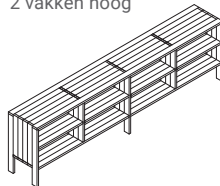

2 compartments high
3 compartments high
4 compartments high

287
307
327

316
338
360

347
372
396

ELFRIEDE cabinet/sideboard

design: Gjal't Pilat / Peter Tromop 2018

prices 2024 in euro excl. VAT

no customization possible

dimensions

W x D x H

3 compartments wide,
2 compartments
high

193,5 x 39,5 x 70,5
193,5 x 46 x 70,5
193,5 x 53 x 70,5

3 compartments wide,
3 compartments
high

193,5 x 39,5 x 95
193,5 x 46 x 95
193,5 x 53 x 95

3 compartments wide,
4 compartments
high

193,5 x 39,5 x 119
193,5 x 46 x 119
193,5 x 53 x 119

Elfriede 4 vakken breed,
2 vakken hoog

257,5 x 39,5 x 70,5
257,5 x 46 x 70,5
257,5 x 53 x 70,5

4 compartments wide,
3 compartments
high