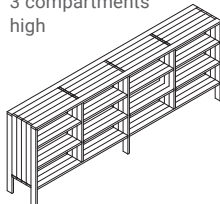

dimensions

W x D x H

3 compartments wide,
2 compartments
high

193,5 x 39,5 x 70,5
193,5 x 46 x 70,5
193,5 x 53 x 70,5

3 compartments wide,
3 compartments
high

193,5 x 39,5 x 95
193,5 x 46 x 95
193,5 x 53 x 95

3 compartments wide,
4 compartments
high

193,5 x 39,5 x 119
193,5 x 46 x 119
193,5 x 53 x 119

Elfriede 4 vakken breed,
2 vakken hoog

257,5 x 39,5 x 70,5
257,5 x 46 x 70,5
257,5 x 53 x 70,5

4 compartments wide,
3 compartments
high

257,5 x 39,5 x 95
257,5 x 46 x 95
257,5 x 53 x 95

4 compartments wide,
4 compartments
high

257,5 x 39,5 x 119
257,5 x 46 x 119
257,5 x 53 x 119

drawer unit
price

doors price
per set

2 compartments high
3 compartments high
4 compartments high

- the mentioned depth is that of the body
- the lower shelf is fixed to the body, other shelves are height-adjustable
- height of legs is 20 cm, equipped with adjustable legs
- completely made of 2,2 cm thick wood
- drawer boxes sizes: approx. 58 x 31 x 14 cm,
- color anthracite. drawers are push to open, fully extendable and can only be placed in bottom position.
- doors with cup handles on top
- prices include rear wall
- finishing possibilities according to the solid wood samples as presented in a current sample box
- The prices are the same for all finishes; soap, oil, stain-lacquer, transparant lacquer and color lacquer.