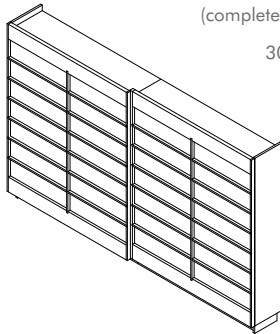

JAAP cabinet

design: Gjalte Pilat, 2004

product information 2019

custom sizes on request

dimensions

W x D x H

Jaap cabinet 240

240 x 42 x 192

(completely solid wood)

240 x 42 x 192

(body mdf)

Jaap cabinet 300

300 x 42 x 192

(completely solid wood)

300 x 42 x 192

(body mdf)

Jaap cabinet 345

345 x 42 x 192

(completely solid wood)

345 x 42 x 192

(body mdf)

oak
standard
elm
light
elm

fumed
oak

walnut