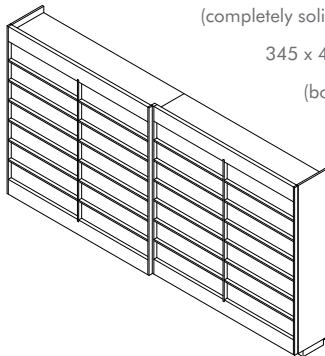

JAAP cabinet

design: Gjalte Pilat, 2004

product information 2019

custom sizes on request

dimensions

W x D x H

Jaap cabinet 240

240 x 42 x 192

(completely solid wood)

240 x 42 x 192

(body mdf)

Jaap cabinet 300

300 x 42 x 192

(completely solid wood)

300 x 42 x 192

(body mdf)

Jaap cabinet 345

345 x 42 x 192

(completely solid wood)

345 x 42 x 192

(body mdf)

oak
standard
elm
light
elm

fumed
oak

walnut